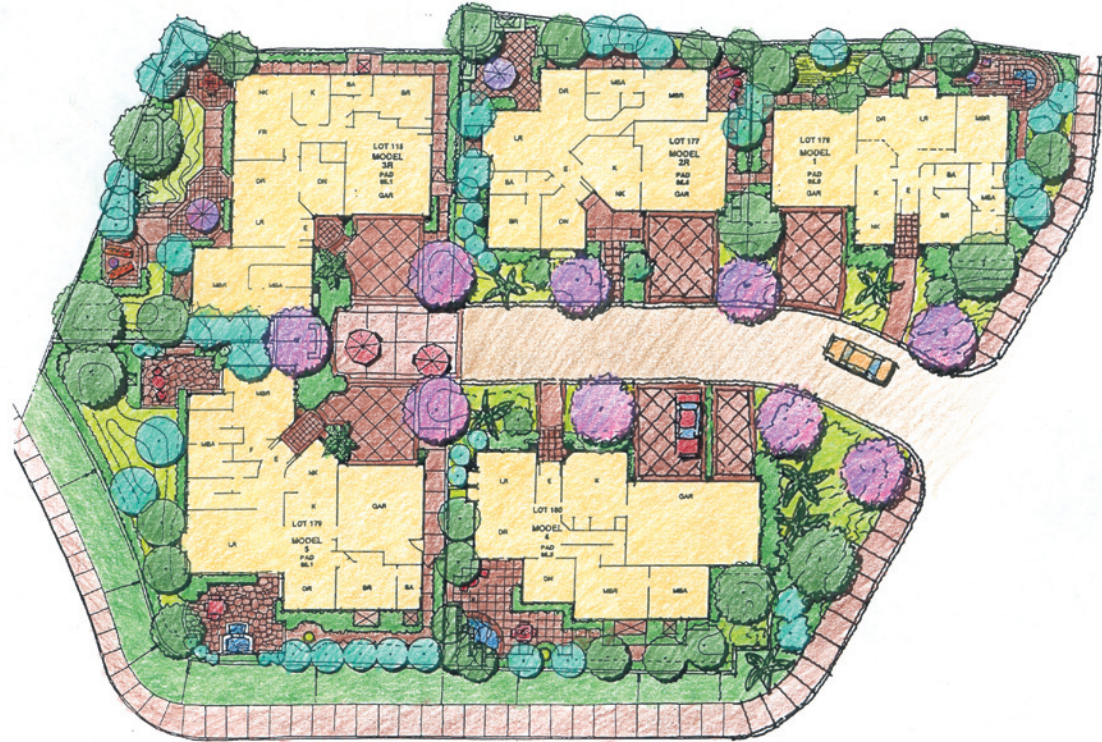

## Palmia Villas II

J. M. Peters Comapny

Mission Viejo, CA

The Villas are located at Palmia, a gate-guarded, private community for active adults which is more of an infill than a traditional stand-alone active adult project. The Palmia site is located adjacent to numerous neighborhoods that are not age-restricted. The houses are arranged around auto courtyards which provide an intimate neighborly place along with a highly desirable level of privacy. Each home is located on its own small lot with no reciprocal use easements which can be uncomfortable for this age group.