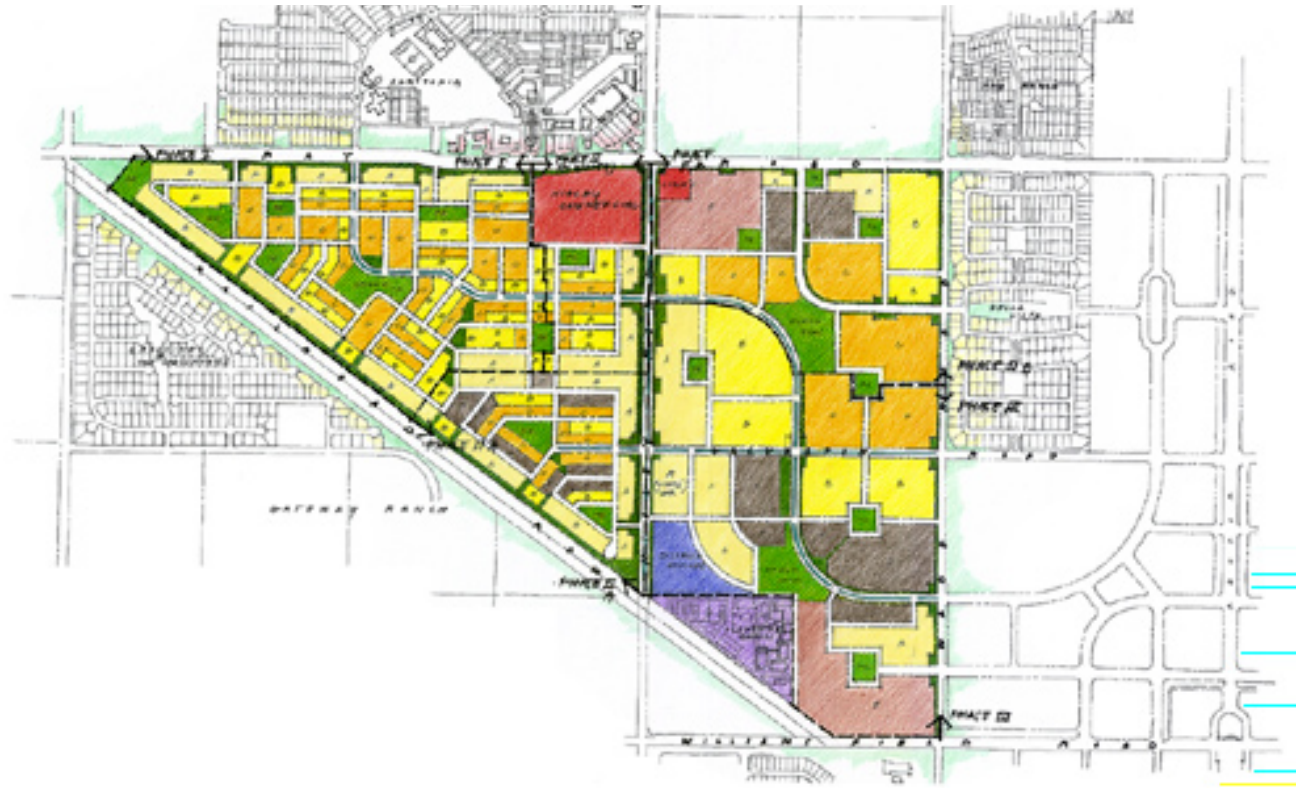

William Lyon Homes Dobson Property

William Lyon Homes, Inc.

Gilbert, Arizona

405 Acres

Dobson Property is a Traditional Neighborhood Design master planned community that includes diverse housing choices ranging from apartments to single-family detached homes on a variety of lot sizes. The single-family homes have drive lanes in the rear to provide a pedestrian and bicycle friendly streetscape. Several neighborhood parks and a number of pocket parks are incorporated into the project. The project is adjacent to a commercial area with shops and restaurants and includes an elementary school and high school within walking distance of most homes.