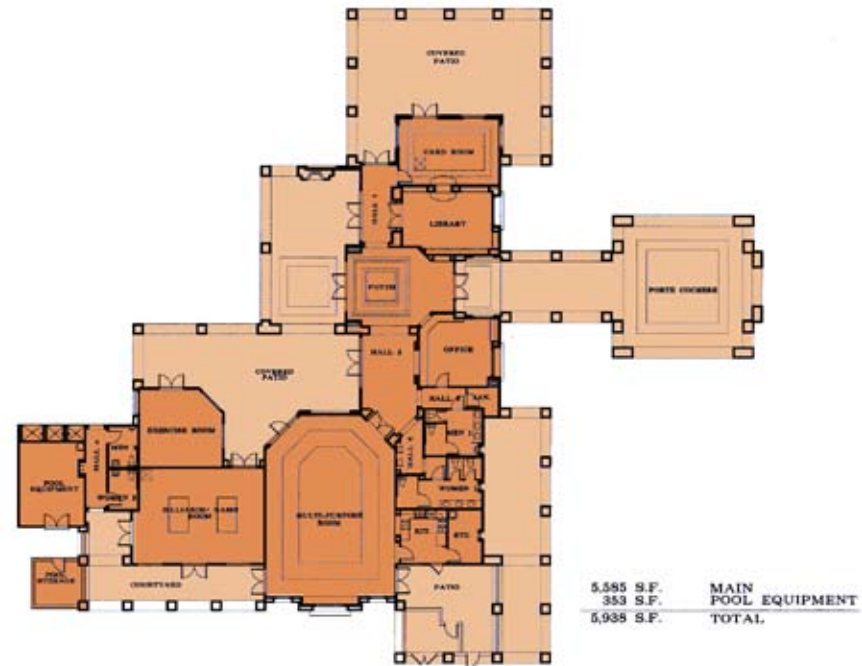

Soboba Springs Recreation Center

5,580 sq. ft.

The Recreation Center for the active adult neighborhood of Soboba Springs is a true community center with a large multi-purpose room, billiards/game room, exercise room, card room, library, kitchen, office, changing facilities for the swimming pool, and an abundance of covered patios including one with an outdoor fireplace. The architecture is Spanish style in the scale of a large single family house with a drive-through porte cochere at the front entrance, and a turret enhancing the foyer