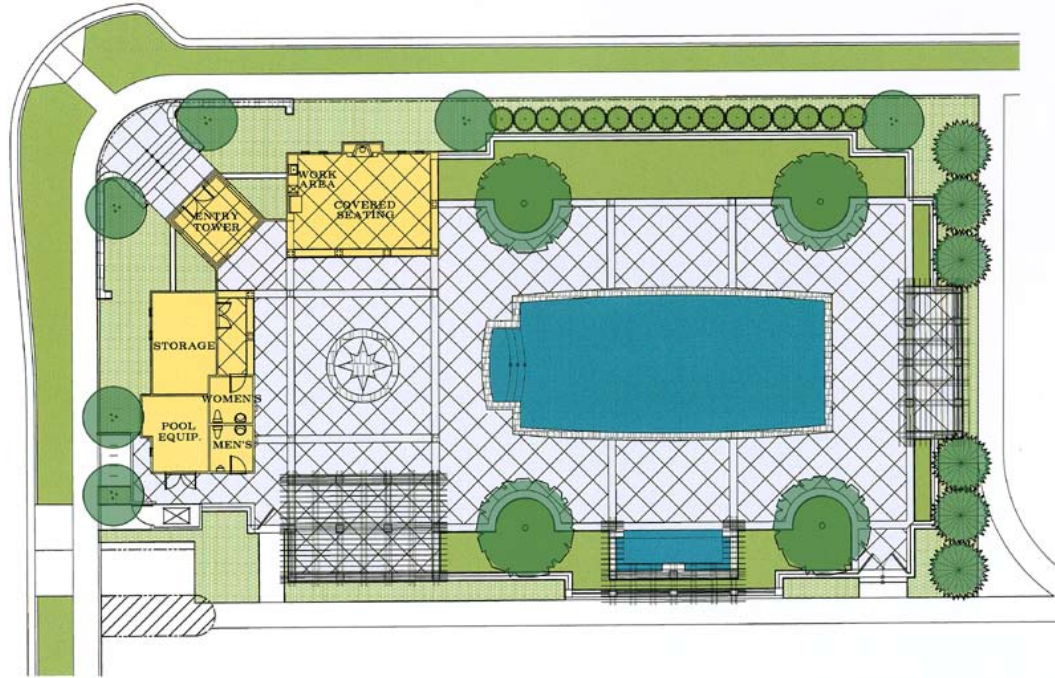

Orenco Station Recreation Center

Coasta Pacific Communities

Hillsboro, Oregon

1,345 sq. ft.

The Recreation Center for the community of Orenco Station serves a diversity of housing types near the Town Center ranging from single family homes to condominiums. It includes several large covered outdoor areas with a fireplace, barbecue, and kitchen work area adjacent to the expansive pool and spa. The covered seating/eating room has roll-up glass doors that can be opened to connect the inside with the outside. Additional trellis structures provide shade near the spa and at the far end of the pool area. There are also restrooms and sample storage as well as room for pool equipment. The architecture is a northwest Craftsman-inspired style with a prominent entry tower to act as a focal point but also harmonize with the surrounding residential neighborhood.